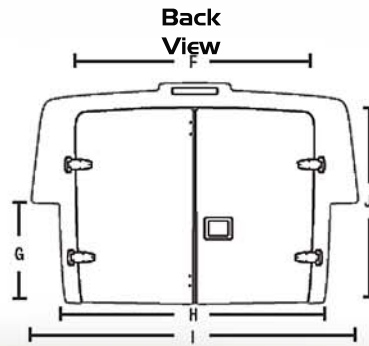

## Transferability Changes Everything!

	8'	6.5'
A	104"	88"
B	88"	68"
C	28"	26"
D	101"	84"
E	48"	49"
F	50"	50"
G	23"	23"
H	59"	59"
I	73"	73"
J	39"	39"
K	82"	64"
L	22"	22"

Total internal volume : Longbed 170 cu. ft & Shortbed 140 cu. ft

Internal length : 101"

Interior height : 48"

Fits: Ford, Dodge, GM, Toyota Tundra, & Nissan Titan (8' & 6.5' beds)

Stainless steel door hinges and accessories

Interior dome light with switch

Door stoppers

Third brake light