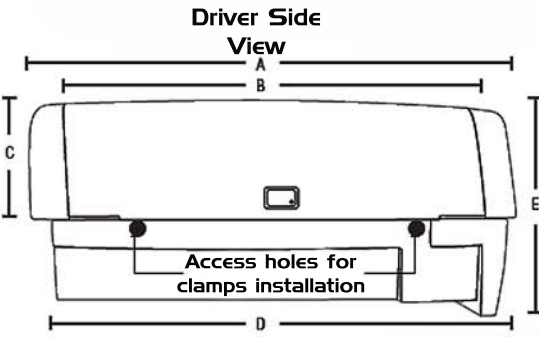

DURASHELL 170/140

Transferability Changes Everything!