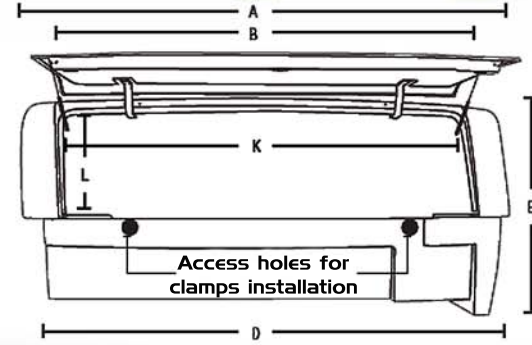

DURASHELL 170/140

Transferability Changes Everything!