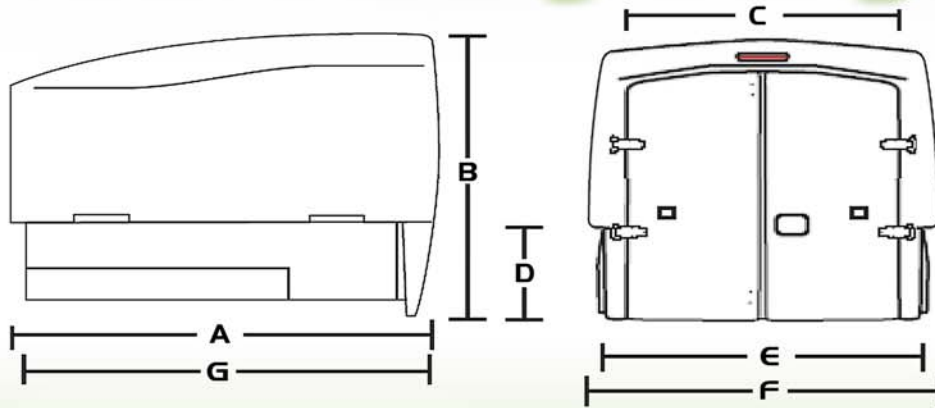

DURASHELL 230

Transferability Changes Everything!

Long Bed Only	
A	106"
B	63"
C	49"
D	21.5"
E	63"
F	70.5"
G	99"

- Total internal volume : 230 cu. ft.
- Internal length : 99"
- Interior height : 63"
- Fits: Ford, Dodge, GM, & Toyota Tundra (Long Bed Only)
- Stainless steel door hinges and accessories
- Interior dome light with switch
- Door stoppers
- Third brake light
- White finish (Gel-Coat)

Available with:

- Side utility doors
- 2000 pound 100% extension slide-out tray
- Ladders racks
- (4) Lifting Jacks
- Heavy duty stainless steel locking device with puck type padlock
- Customizable interiors (designed for every need)