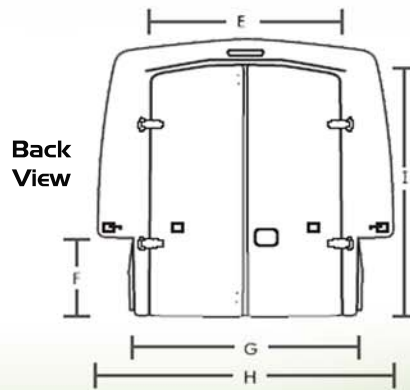

DURASHELL 325/365

Transferability Changes Everything!

	8'	6.5'
A	150"	130"
B	44"	44"
C	106"	86"
D	78"	78"
E	49.25"	49.25"
F	12.5"	12.5"
G	60"	60"
H	80.75"	80.75"
I	71"	71"
J	99"	79"
K	77.75"	57.75"