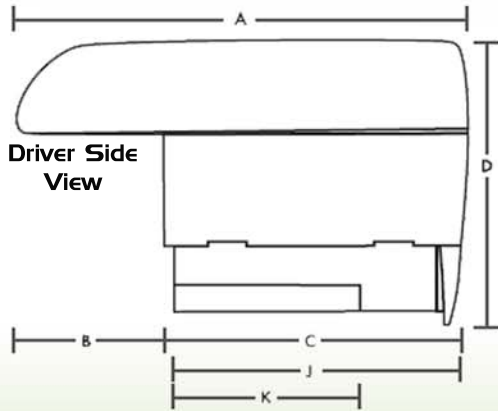

## Transferability Changes Everything!

	8'	6.5'
A	150"	130"
B	44"	44"
C	106"	86"
D	78"	78"
E	49.25"	49.25"
F	12.5"	12.5"
G	60"	60"
H	80.75"	80.75"
I	71"	71"
J	99"	79"
K	77.75"	57.75"

Total internal volume : Longbed 365 cu.ft & Shortbed 325 cu.ft

Internal length : 150"

Interior height : 78"

Fits Ford, Dodge, GM and Toyota Tundra (8' & 6.5' beds)

Modular (one piece fiberglass) unit complete with molded bottom

2 back doors

Stainless steel door hinges and accessories