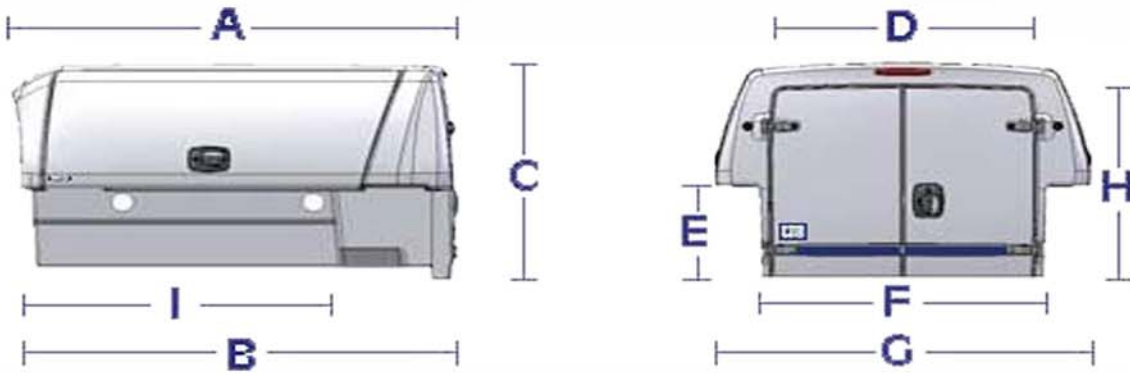

FLEETWEST
SLIP-ON TRUCK BODIES

DURASHELL

DURASHELL 90

**NEW
TRANSFERABLE
PRODUCT**

Fits Ford Ranger, GM Canyon,
Toyota Tacoma, and Chevy Colorado

FLEETWEST
5417 S. 37th Street
Phoenix, AZ. 85040
Toll Free: 866-497-7200
Fax: 602-431-8803
WWW.FLEETWEST.NET

DURASHELL 90

Transferability Changes Everything!

Long Bed Only	
A	106"
B	63"
C	49"
D	63"
E	21.5"
F	70.5"
G	99"

Total internal volume : 90 cu. ft.

Internal length : 63"

Interior height : 49"

Fits: Ford Ranger, Toyota Tacoma, GMC Canyon, Chevy Colorado

Stainless steel door hinges and accessories

Interior dome light with switch

Door stoppers

Third brake light

White finish (Gel-Coat)

Available with:

Side utility doors

2000 pound 100% extension slide-out tray